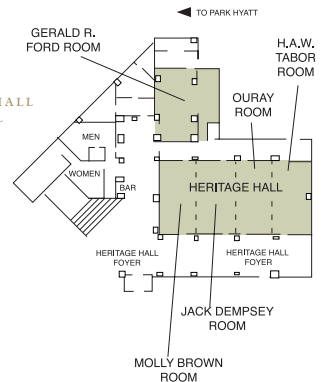

FLOOR PLANS

HOTEL MEETING LEVEL

GERALD R. FORD HALL LOBBY LEVEL

GERALD R. FORD HALL MEETING LEVEL

MEETING FACILITIES

- Over 20,000 square feet of flexible indoor and outdoor meeting space, including three boardrooms
- 13 intimate meeting rooms with rustic pine, Colorado granite, wrought iron and wood moulding, antler chandeliers and large windows with scenic vistas and natural light
- Creative culinary and beverage specialists
- Personalized service from a dedicated convention services staff
- High-speed Internet