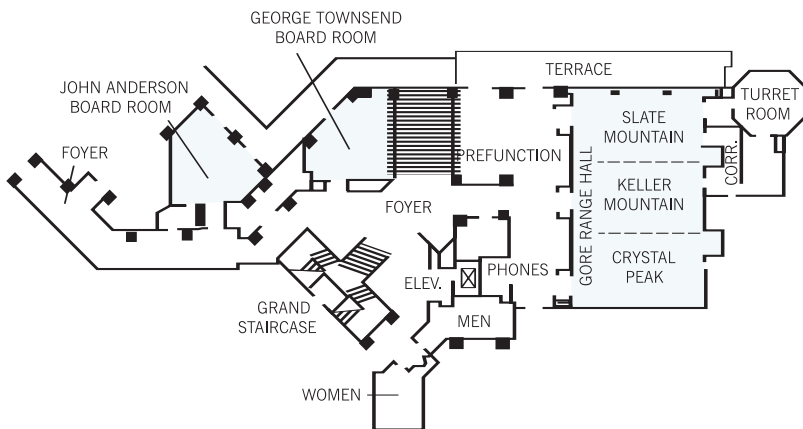

Park Hyatt Beaver Creek Resort & Spa

DIRECTIONS

From Denver International Airport (136 miles): Regular shuttle service for a fee via ground transportation, a 2-hr. scenic ride. Eagle County Airport (24 miles): Regular shuttle service winter and summer (fees do apply). Increasing frequency of flights during winter months.

MEETING LEVEL

VILLAGE HALL MEETING LEVEL

LOBBY LEVEL

VILLAGE HALL LOBBY LEVEL