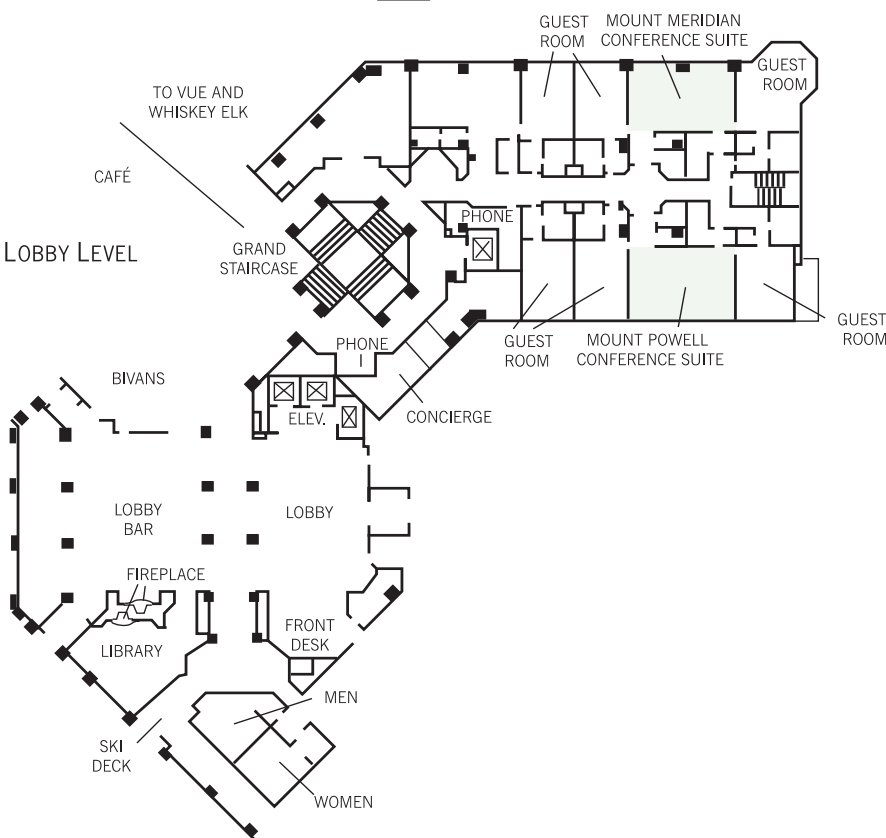

Park Hyatt Beaver Creek Resort & Spa

DIRECTIONS

From Denver International Airport (136 miles): Regular shuttle service for a fee via ground transportation, a 2-hr. scenic ride. Eagle County Airport (24 miles): Regular shuttle service winter and summer (fees do apply). Increasing frequency of flights during winter months.

MEETING LEVEL

VILLAGE HALL MEETING LEVEL

LOBBY LEVEL

VILLAGE HALL LOBBY LEVEL