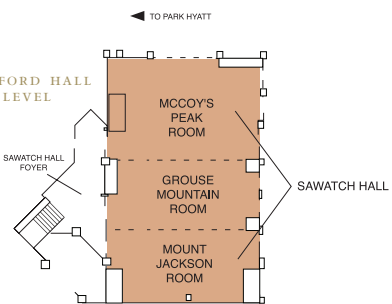

FLOOR PLANS

HOTEL MEETING LEVEL

GERALD R. FORD HALL LOBBY LEVEL

GERALD R. FORD HALL MEETING LEVEL

MEETING FACILITIES

- Over 20,000 square feet of flexible indoor and outdoor meeting space, including three boardrooms
- 13 intimate meeting rooms with rustic pine, Colorado granite, wrought iron and wood moulding, antler chandeliers and large windows with scenic vistas and natural light
- Creative culinary and beverage specialists
- Personalized service from a dedicated convention services staff
- High-speed Internet