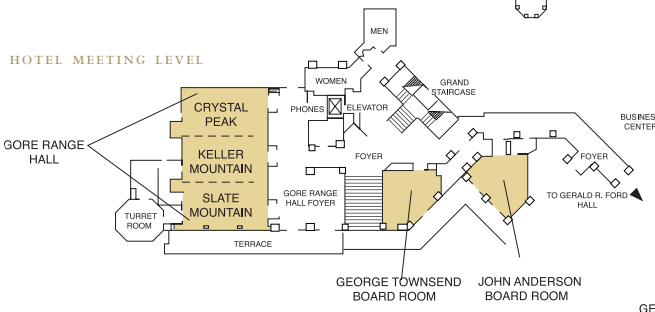

FLOOR PLANS

HOTEL MEETING LEVEL

GERALD R. FORD HALL LOBBY LEVEL

GERALD R. FORD HALL MEETING LEVEL

MEETING FACILITIES

- Over 20,000 square feet of flexible indoor and outdoor meeting space, including three boardrooms
- 13 intimate meeting rooms with rustic pine, Colorado granite, wrought iron and wood moulding, antler chandeliers and large windows with scenic vistas and natural light
- Creative culinary and beverage specialists
- Personalized service from a dedicated convention services staff
- High-speed Internet