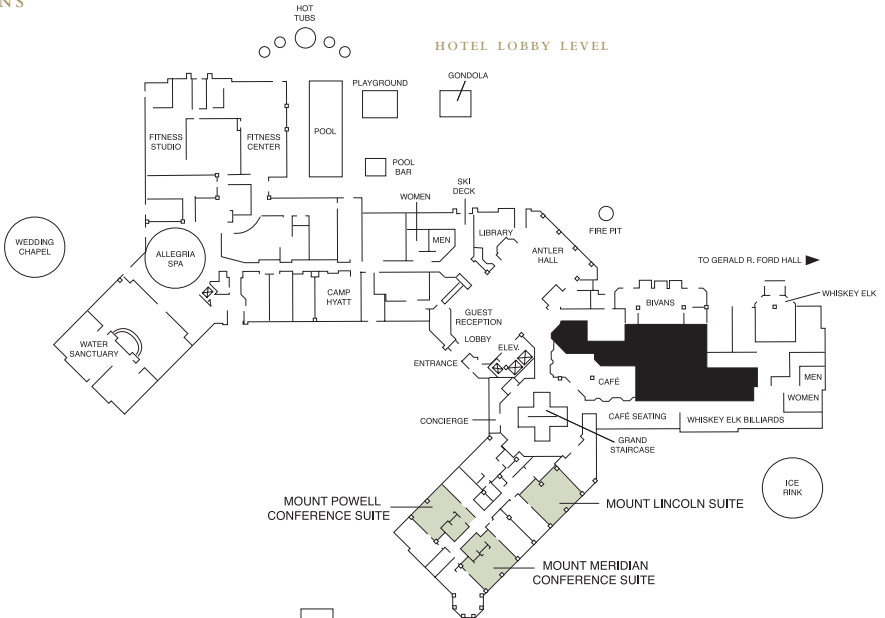

FLOOR PLANS

HOTEL MEETING LEVEL

GERALD R. FORD HALL LOBBY LEVEL

GERALD R. FORD HALL MEETING LEVEL

MEETING FACILITIES

- Over 20,000 square feet of flexible indoor and outdoor meeting space, including three boardrooms
- 13 intimate meeting rooms with rustic pine, Colorado granite, wrought iron and wood moulding, antler chandeliers and large windows with scenic vistas and natural light
- Creative culinary and beverage specialists
- Personalized service from a dedicated convention services staff
- High-speed Internet